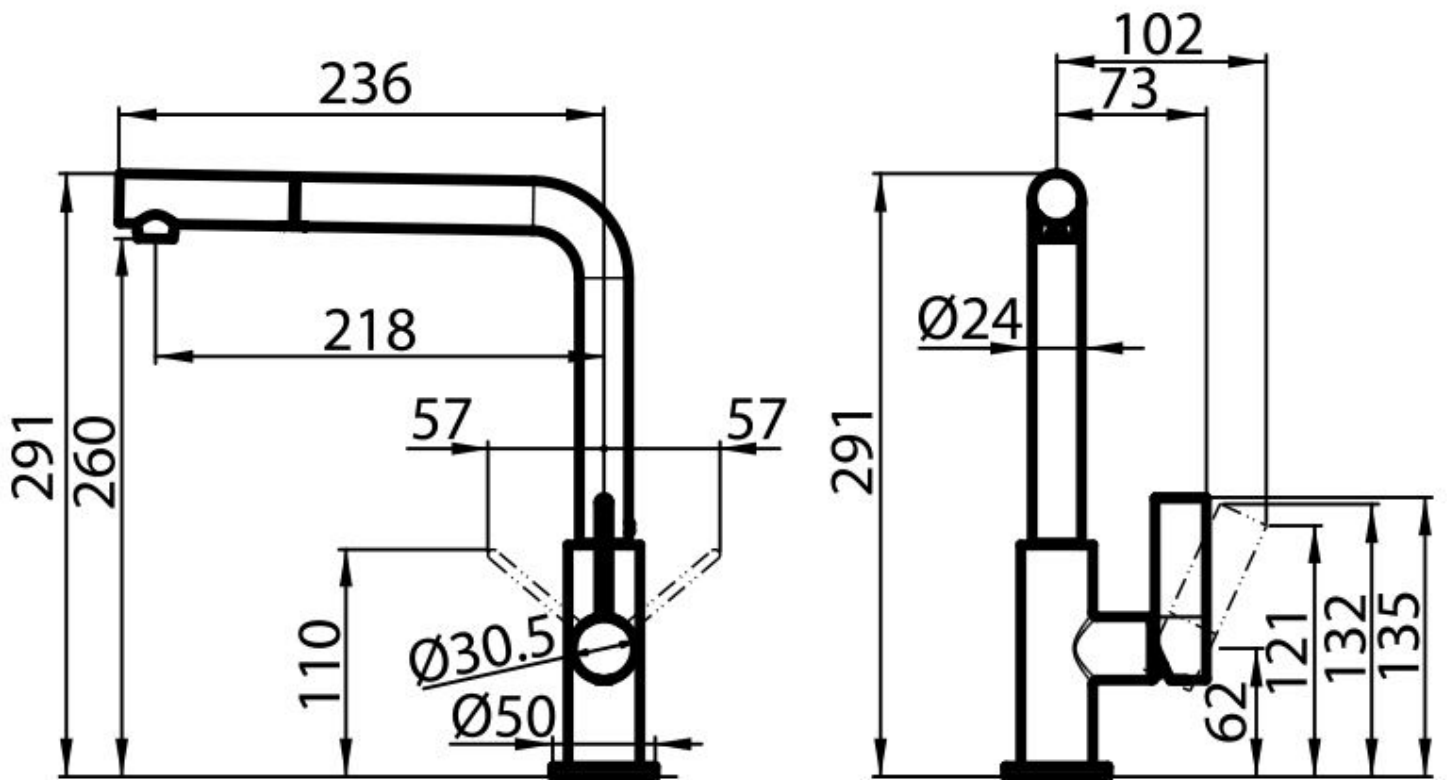

VERONA PLUS

Mixer Taps

Code: R497 F20

MITIGEUR VERONA PLUS

DETAILS

Mixer type Single lever mixer tap with rotating barrel and extractable shower head.

Material Brass

Texture Chromed

Rotating angle 360°

Strengthening plate ø50 mm

Cartridge With ceramic discs

Mixer hole ø35 mm

Rear encumbrance 35mm

Max worktop thickness 40 mm

FEATURES

Extractable head

The head of the tap is extractable, in order to easily reach any area of the sink.

Rotating angle

All the taps have a wide angle of rotation. Some models even permit a full 360° rotation.

Strengthening plate

Foster's mixer taps are equipped with the strengthening plate that offers perfect stability on any sink.

TECHNICAL DATA

GALLERY